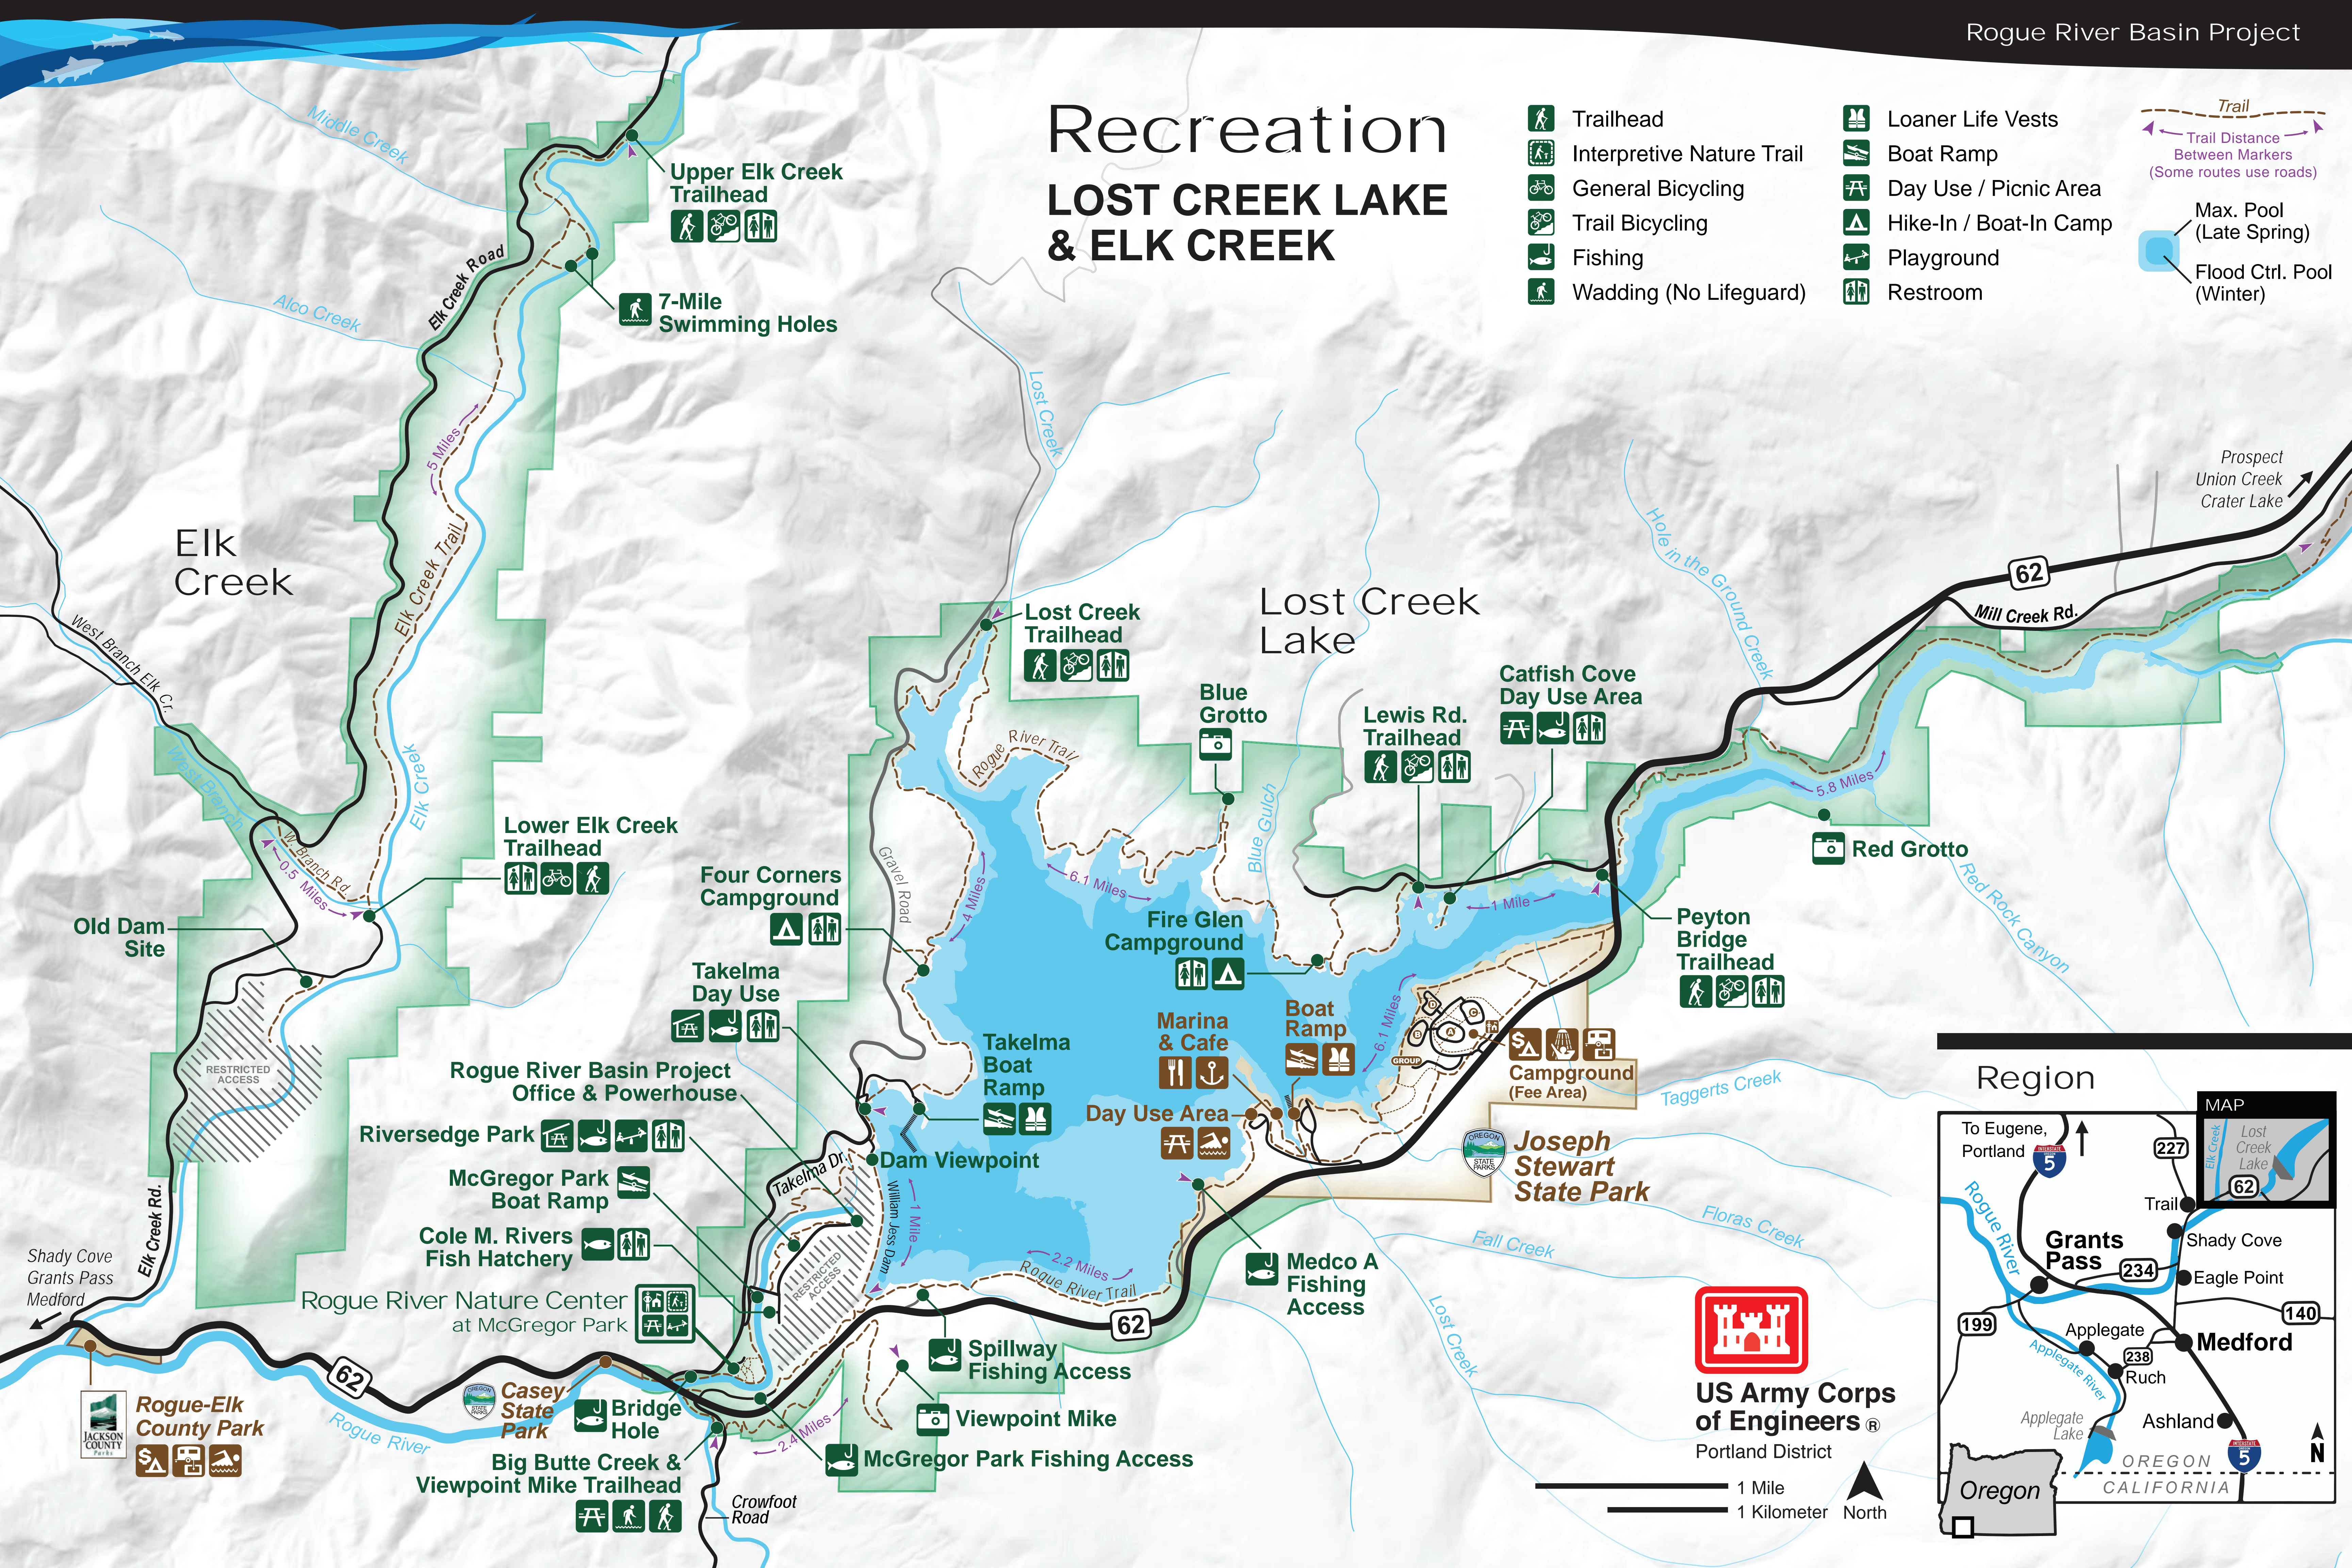

# Recreation LOST CREEK LAKE & ELK CREEK

- Trailhead
- Interpretive Nature Trail
- General Bicycling
- Trail Bicycling
- Fishing
- Wading (No Lifeguard)
- Loaner Life Vests
- Boat Ramp
- Day Use / Picnic Area
- Hike-In / Boat-In Camp
- Playground
- Restroom

- Trail
- Trail Distance Between Markers (Some routes use roads)
- Max. Pool (Late Spring)
- Flood Ctrl. Pool (Winter)

Rogue River Nature Center at McGregor Park

Casey State Park

Big Butte Creek & Viewpoint Mike Trailhead

McGregor Park Fishing Access

**Joseph Stewart State Park**

Region

MAP