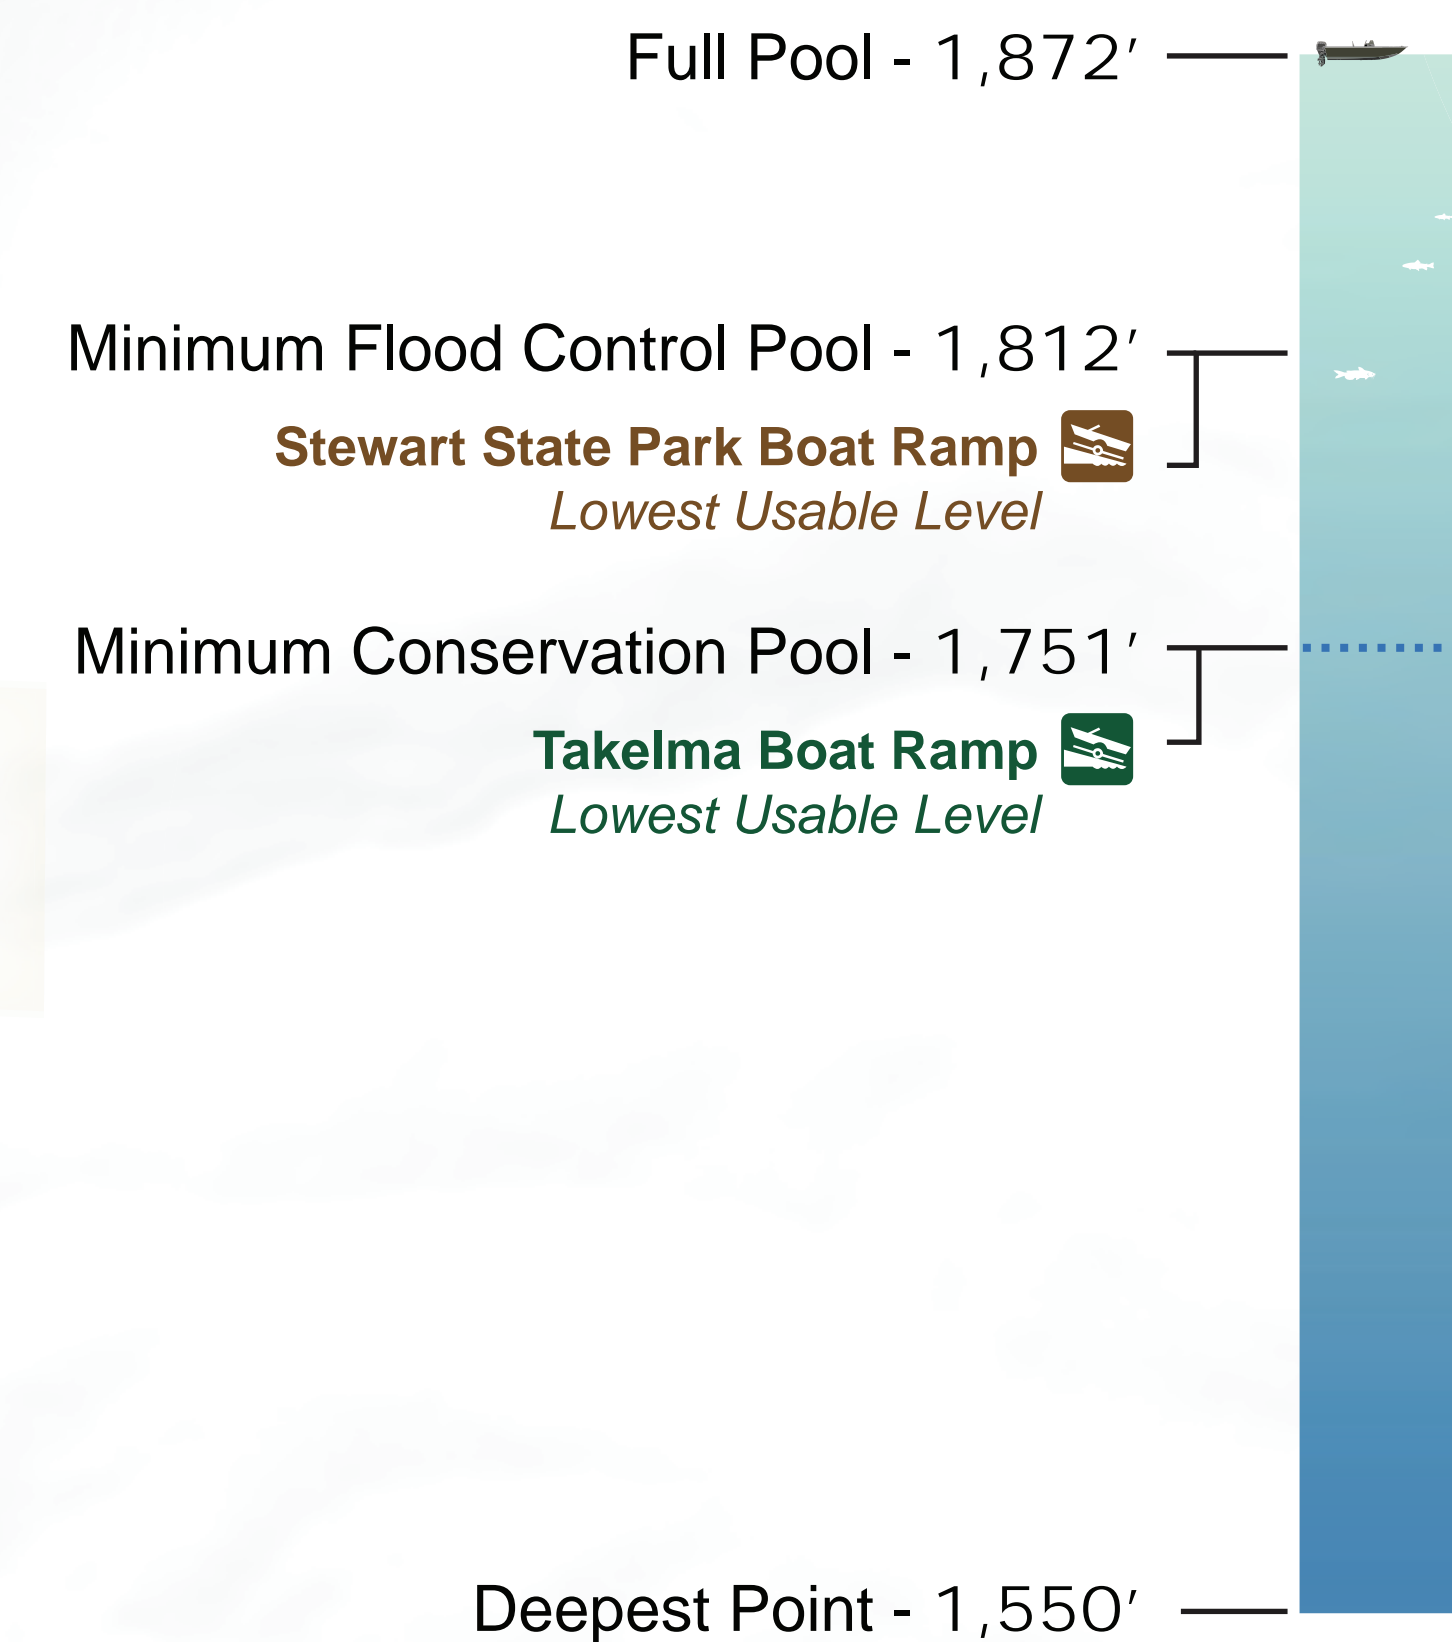

Boating LOST CREEK LAKE

-  Low Water Hazard Area
-  No Wake Zones
-  Day Use / Picnic Area
-  Loaner Life Vests
-  Fishing
-  Scenic Location
-  Hike-In / Boat-In Camp
-  Restroom
-  Boat Ramp
-  Swim Area

Lake Surface Levels

Elevations shown in feet above sea level.

Warning

Most hazards are not marked and buoys may move or be missing. Beware of floating debris, submerged objects, and shallow water. You assume all risk of injury or property damage.