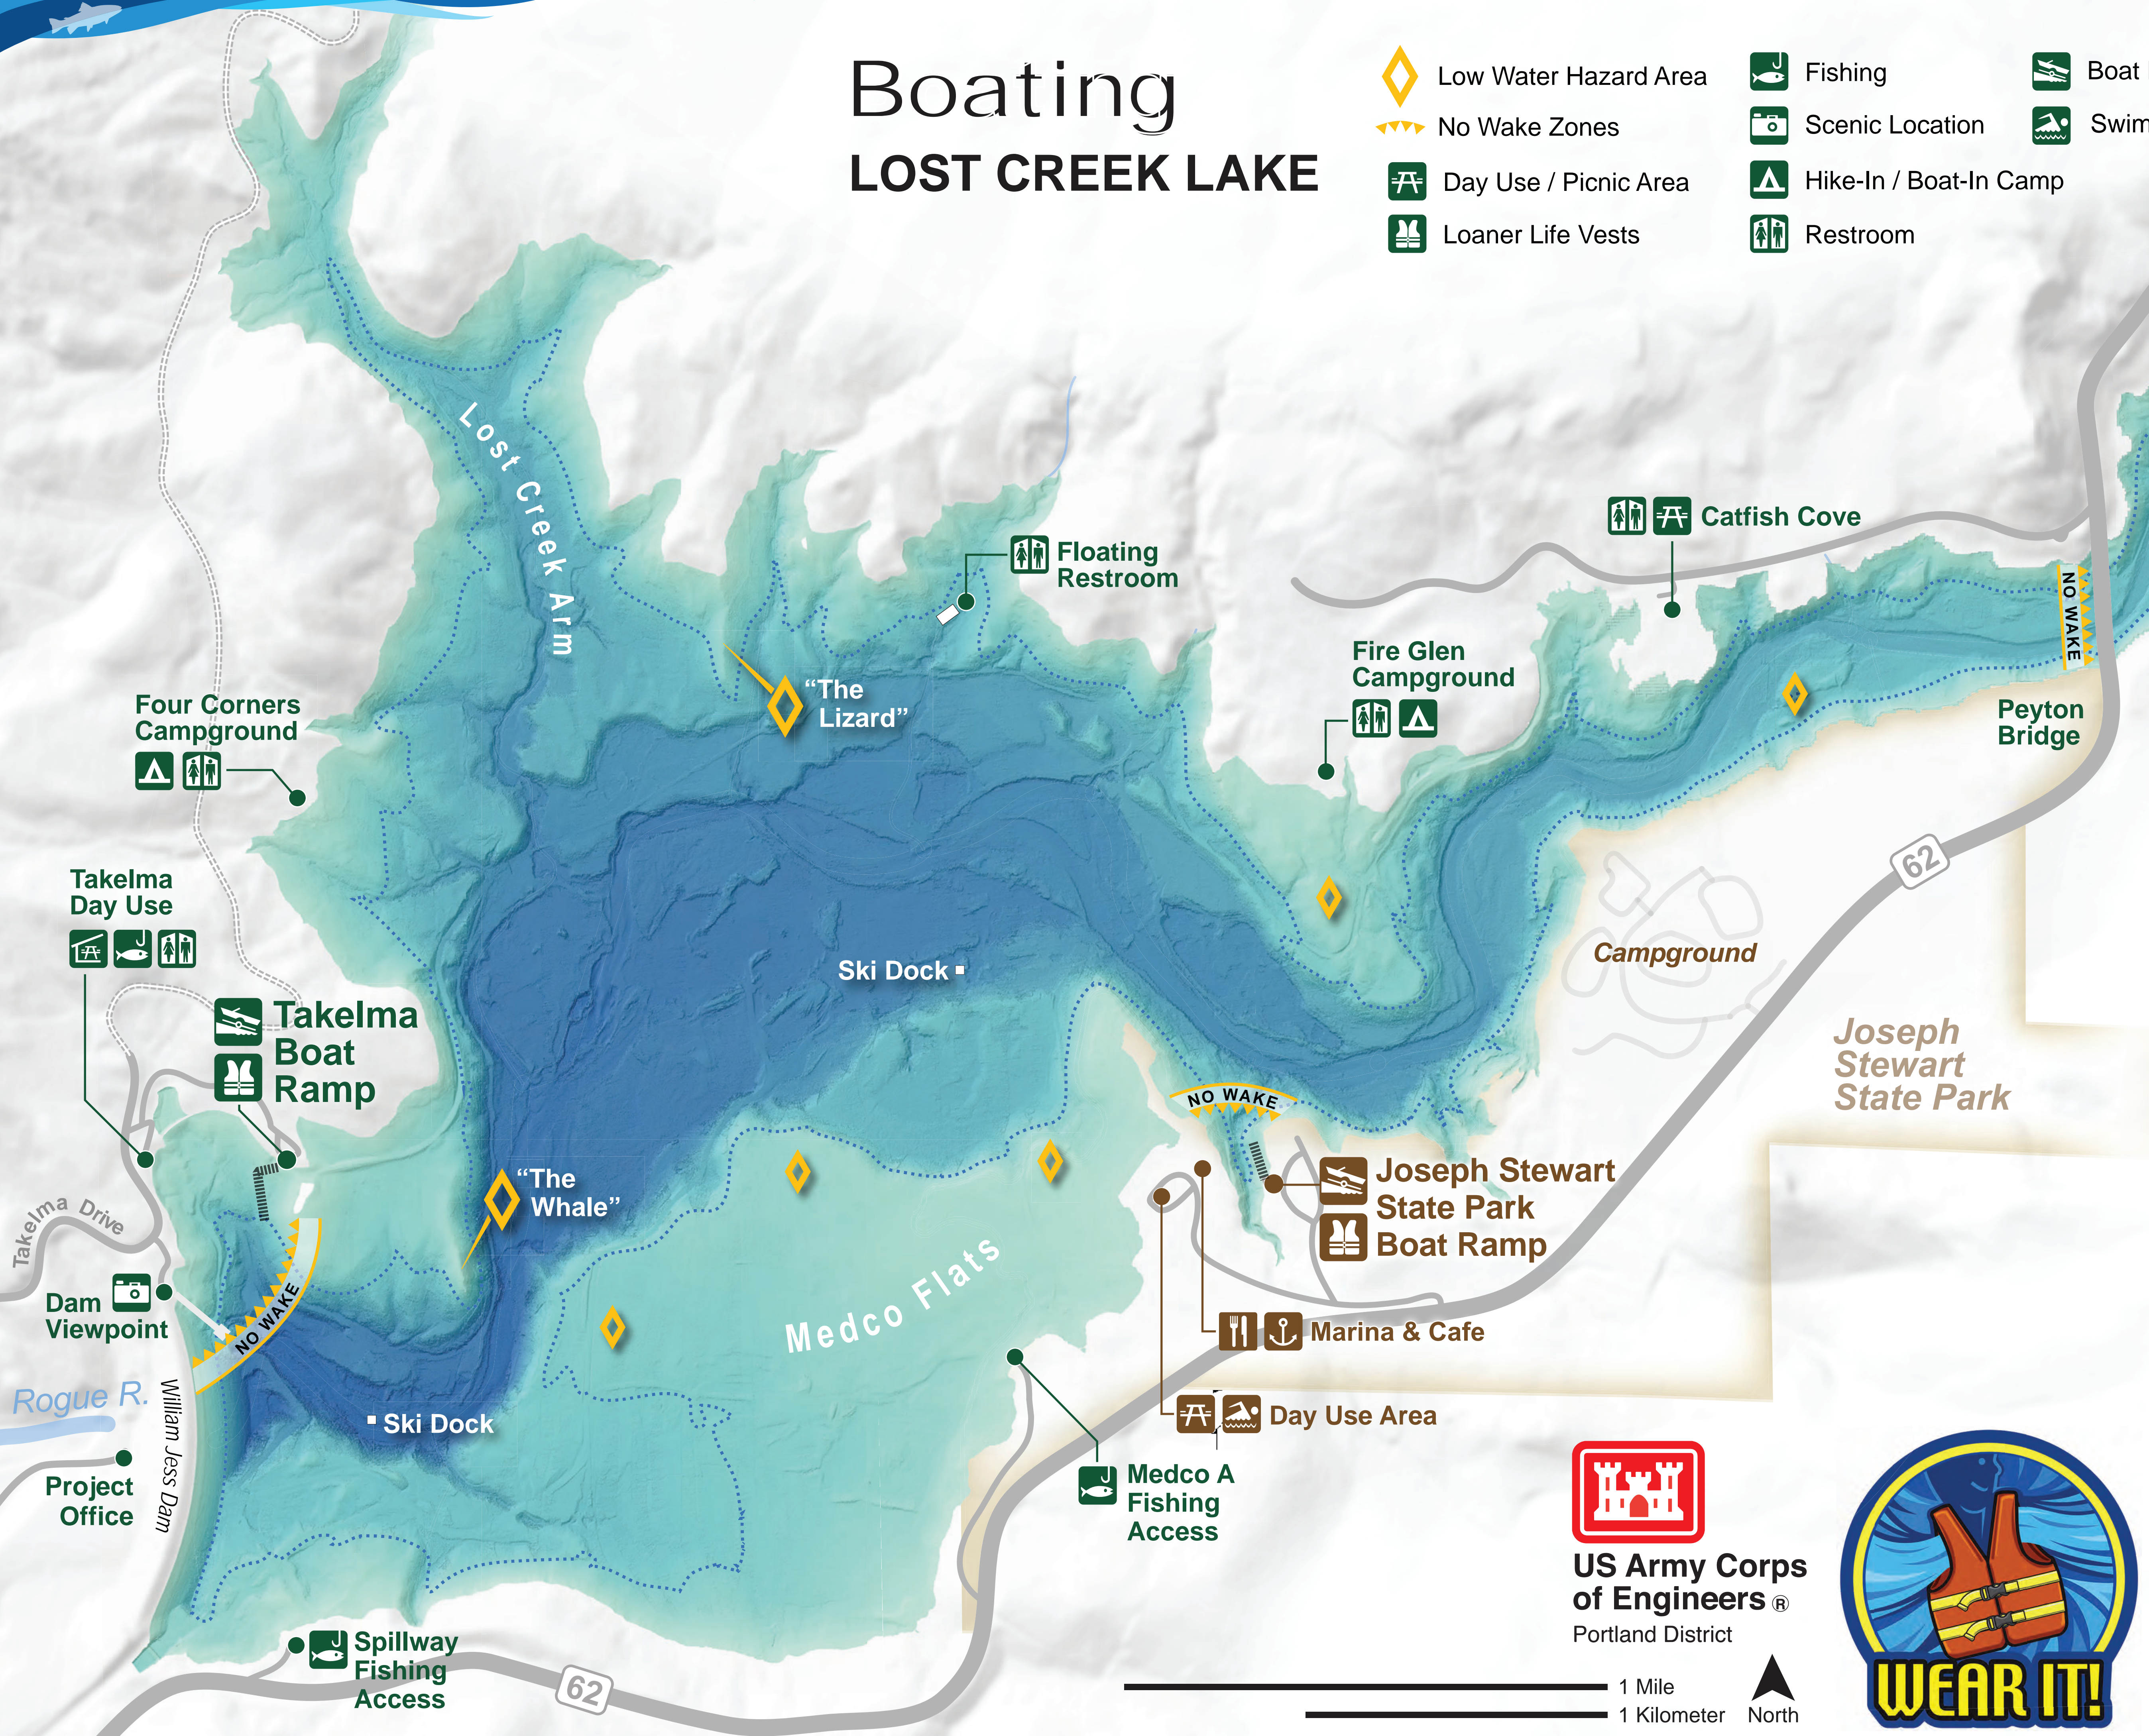

Boating LOST CREEK LAKE

-  Low Water Hazard Area
-  No Wake Zones
-  Day Use / Picnic Area
-  Loaner Life Vests
-  Fishing
-  Scenic Location
-  Hike-In / Boat-In Camp
-  Restroom
-  Boat Ramp
-  Swim Area

Lake Surface Levels

Elevations shown in feet above sea level.

Warning

Most hazards are not marked and buoys may move or be missing. Beware of floating debris, submerged objects, and shallow water. You assume all risk of injury or property damage.

US Army Corps of Engineers®
 Portland District